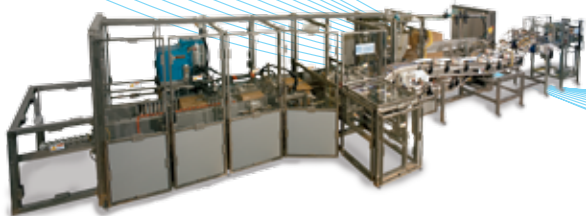

## END OF LINE SOLUTIONS

We've got the solution for your packaging requirements...

Schneider Packaging designs and manufactures a complete line of case and tray packing equipment along with robotic and specialty palletizing systems, offering complete end of line solutions.

We are committed to reliable and efficient equipment that performs in real world conditions day after day.

Schneider builds in quality you can count on.

Vertical Case Packer

Multi Line  
Palletizer

Horizontal Case Packer

### Complete "end of line" solutions

Capabilities include:

- Case Packers
- Tray Packers
- Pick & Place Case Packers
- Robotic Case Packers
- Robotic Palletizers
- Robotic Case Packer-Palletizers
- Cartoners
- Conveyors
- Laners, Convergors, Accumulators
- Elevators / Lowerators
- Robotic Systems
- Case Erectors
- Case Sealers
- Custom Machinery
- Engineering Services.

Our facility in Brewerton, New York has expanded several times over the years. Our trained and knowledgeable workforce represents hundreds of years of packaging system expertise. Our service technicians install, train and maintain each Schneider system as if the production line were our own. We know your plant's success is relying on the efficiency of our machines.